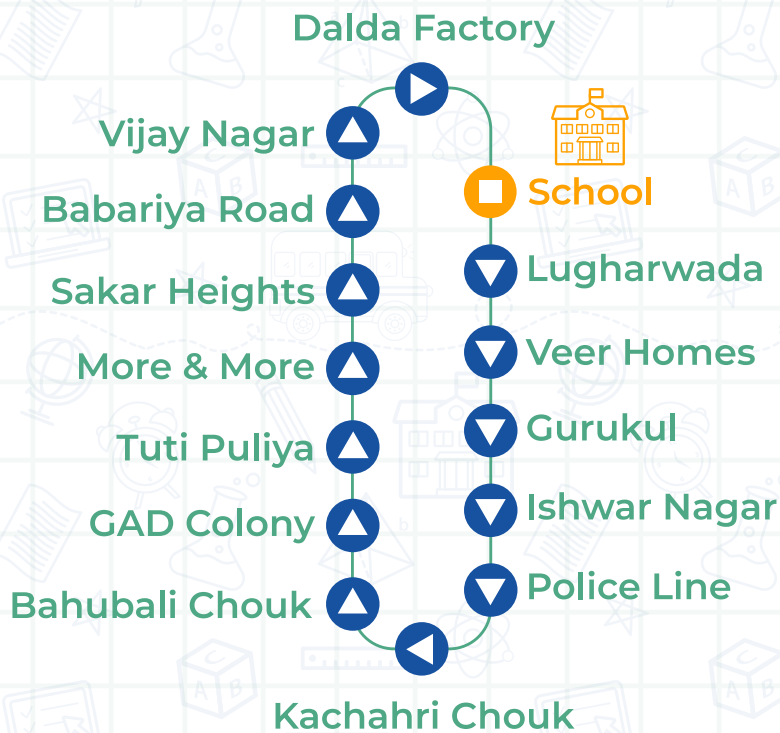

CURRENT ROUTE PLAN FOR BUSES / BUS-WISE STOPS

Bus Route P 1 PLS

Bus Route P 1 PP

CURRENT ROUTE PLAN FOR BUSES / BUS-WISE STOPS

Bus Route P 2 PLS

Bus Route P 2 PP

CURRENT ROUTE PLAN FOR BUSES / BUS-WISE STOPS

Dungariya

Bazar Chowk Badalpar

Kumhari Mohalla Gopalganj

Bazar Chowk Gopalganj

Bus Route P 8 PLS

Chuna Bhatti

Bamhodi

Mundapar