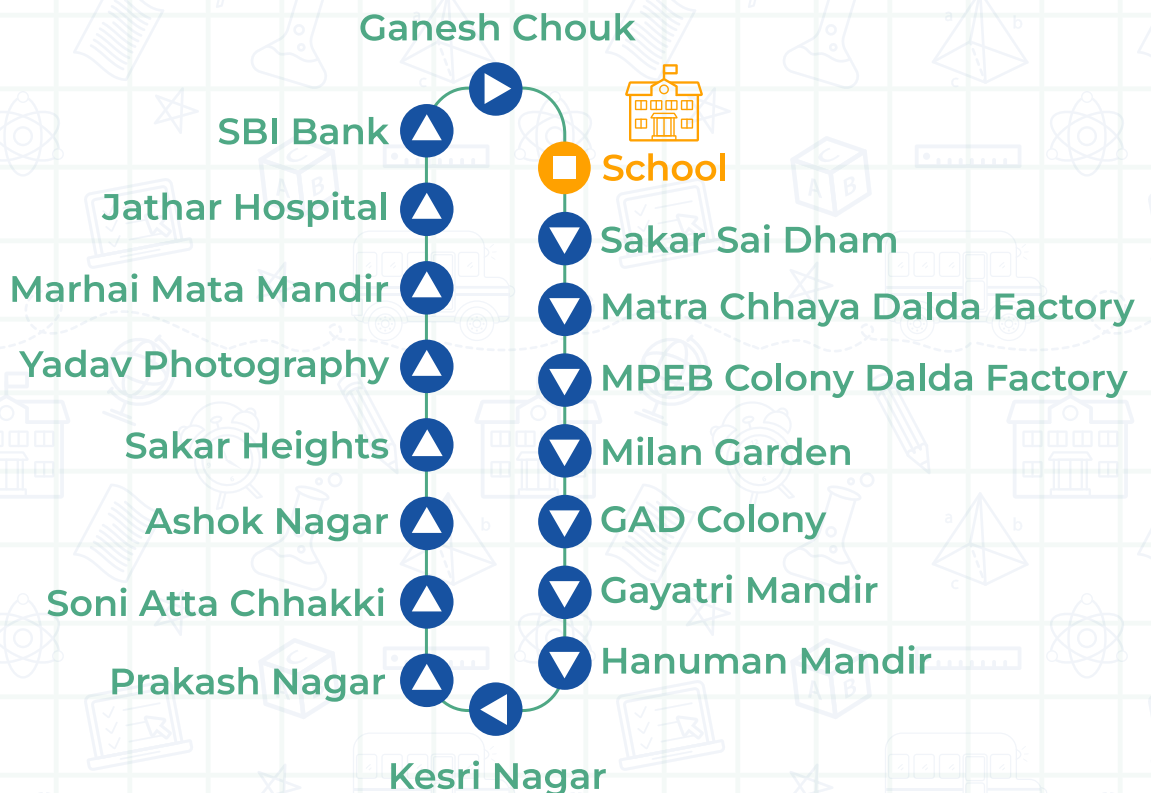

Block Office

Raj Rajeshwari Chouk

Shanti Nagar

Sabji Mandi / Bajrang Chouk

School

Bus Stand Dharna

Kanhiwara Chowk

Ram Mandir Barghat

CURRENT ROUTE PLAN FOR BUSES / BUS-WISE STOPS

Bus Route P 9 PLS

Bus Route P 10 PLS

CURRENT ROUTE PLAN FOR BUSES / BUS-WISE STOPS

Bus Route P 11 PLS

Bus Route P12 PLS