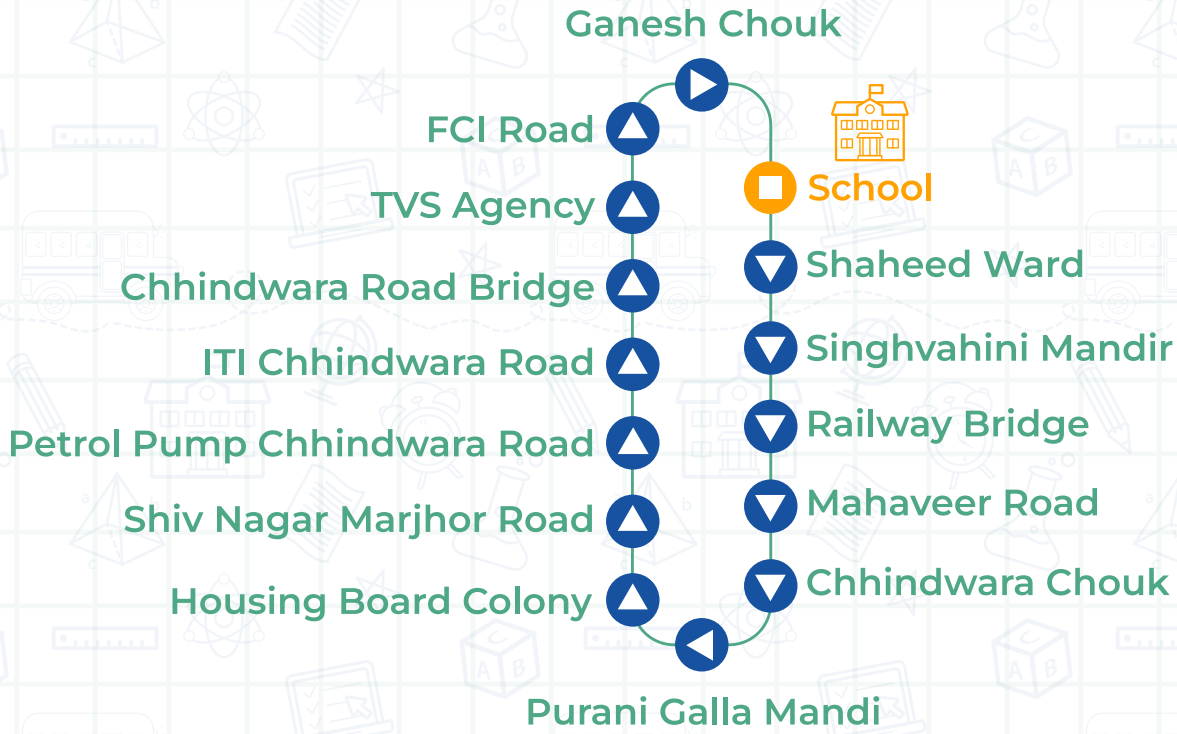

CURRENT ROUTE PLAN FOR BUSES / BUS-WISE STOPS

Bus Route P 1 PLS

Bus Route P 1 PP

CURRENT ROUTE PLAN FOR BUSES / BUS-WISE STOPS

Bus Route P 2 PLS

Bus Route P 2 PP

CURRENT ROUTE PLAN FOR BUSES / BUS-WISE STOPS

Dungariya

Bazar Chowk Badalpar

Kumhari Mohalla Gopalganj

Bazar Chowk Gopalganj

Bus Route P 8 PLS

Chuna Bhatti

Bamhodi

Mundapar