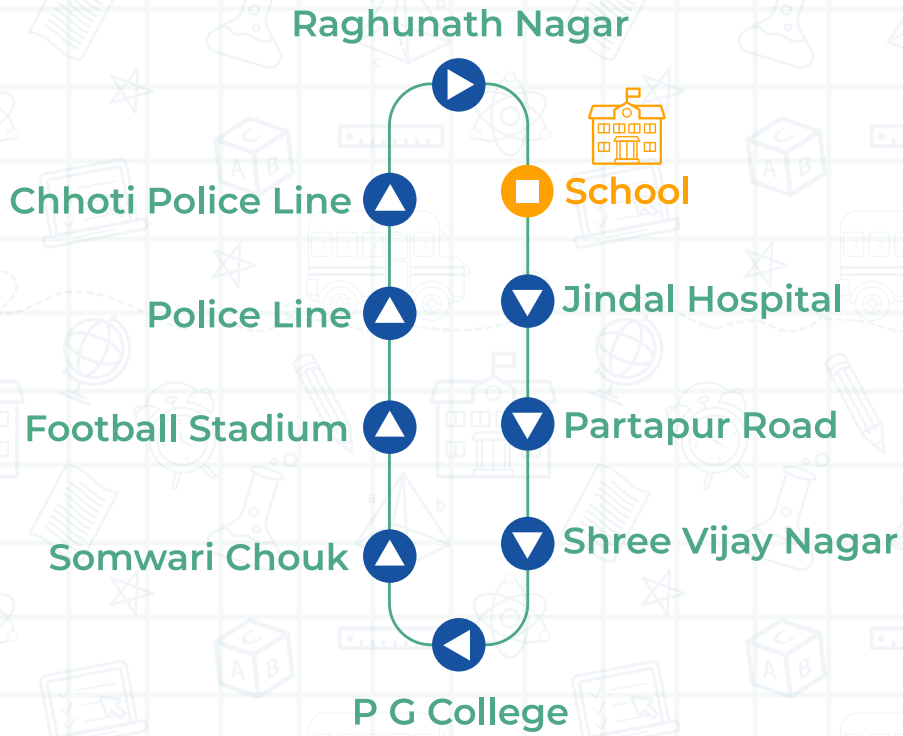

Bus Route P 3 PLS

Bus Route P 3 PP

CURRENT ROUTE PLAN FOR BUSES / BUS-WISE STOPS

Bus Route P 4 PLS

Bus Route P 4 PP

CURRENT ROUTE PLAN FOR BUSES / BUS-WISE STOPS

Bus Route P 5 PLS

Bus Route P 5 PP

CURRENT ROUTE PLAN FOR BUSES / BUS-WISE STOPS

Bus Route P 6 PLS

Bus Route P 6 PP

CURRENT ROUTE PLAN FOR BUSES / BUS-WISE STOPS

Bus Route P 7 PLS

Jagdamba City

Dreamland City

Janta Nagar

Dungariya

Bazar Chowk Badalpar

Kumhari Mohalla Gopalganj

Bazar Chowk Gopalganj

Bus Route P 8 PLS

Chuna Bhatti

Bamhodi

Mundapar